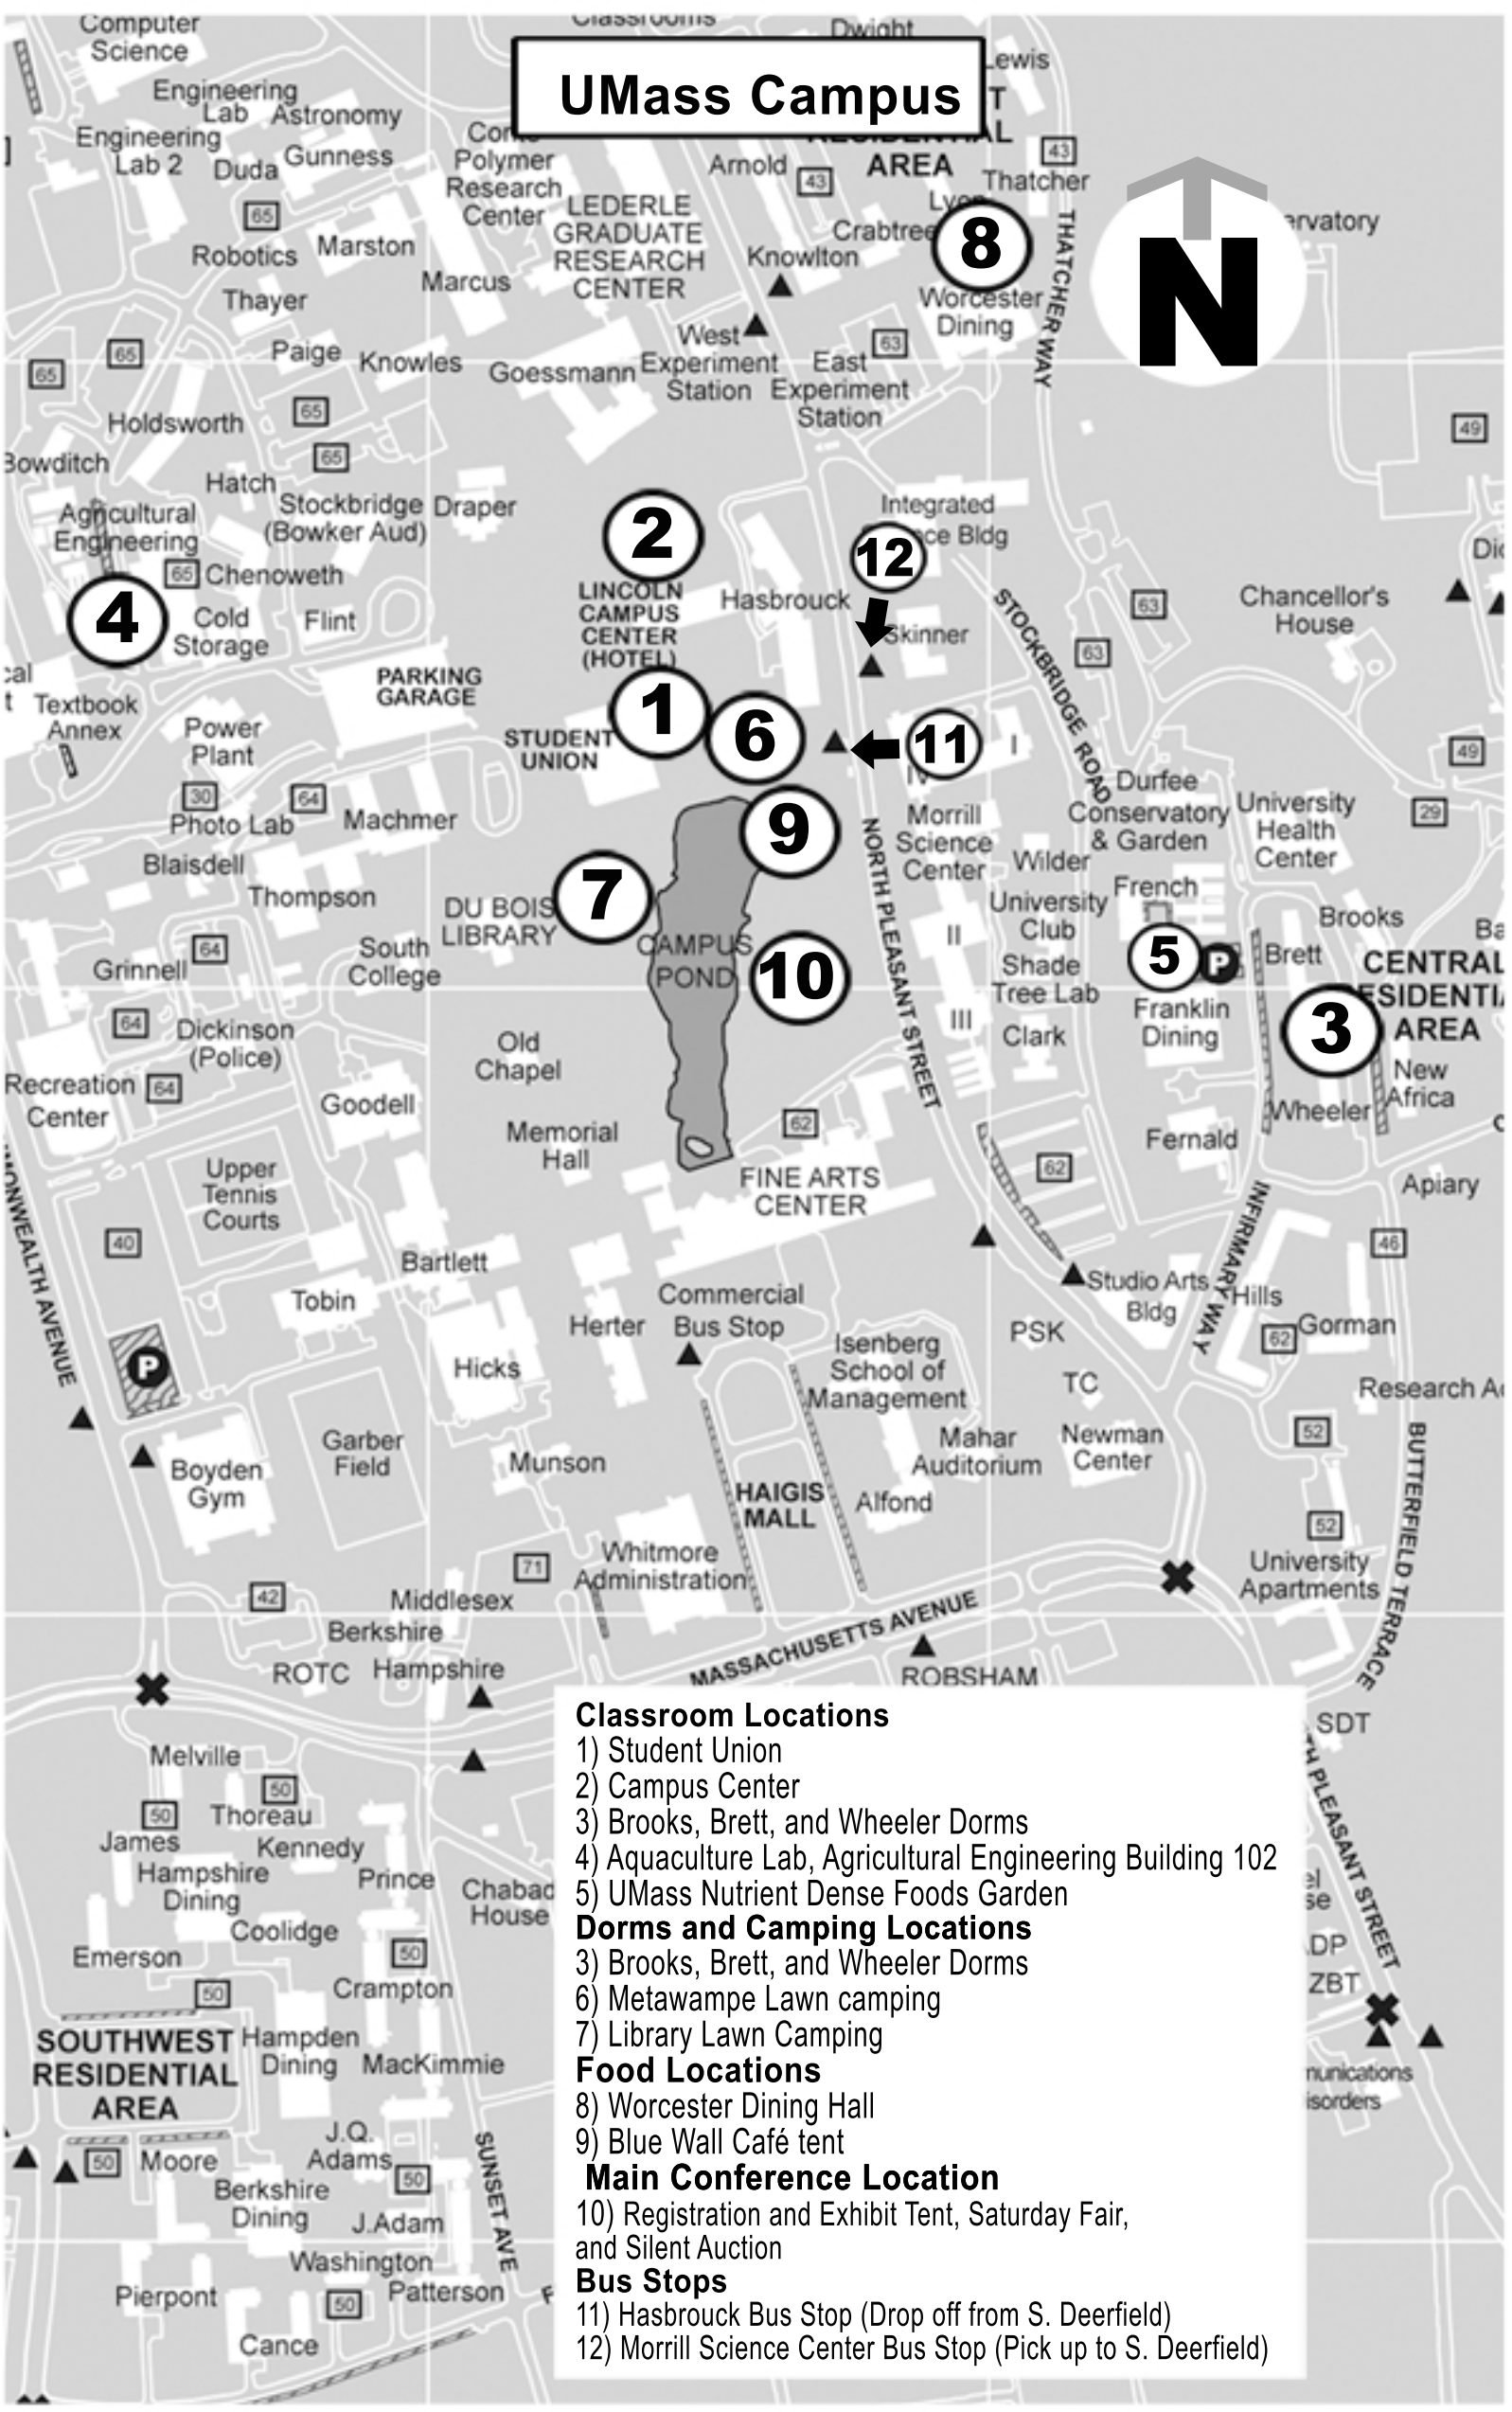

UMass Campus

Classroom Locations

1) Student Union
2) Campus Center
3) Brooks, Brett, and Wheeler Dorms
4) Aquaculture Lab, Agricultural Engineering Building 102

Dorms and Camping Locations

3) Brooks, Brett, and Wheeler Dorms
6) Metawampe Lawn camping
7) Library Lawn Camping

Food Locations

8) Worcester Dining Hall
9) Blue Wall Café tent

Main Conference Location

10) Registration and Exhibit Tent, Saturday Fair, and Silent Auction

Bus Stops

11) Hasbrouck Bus Stop (Drop off from S. Deerfield)
12) Morrill Science Center Bus Stop (Pick up to S. Deerfield)